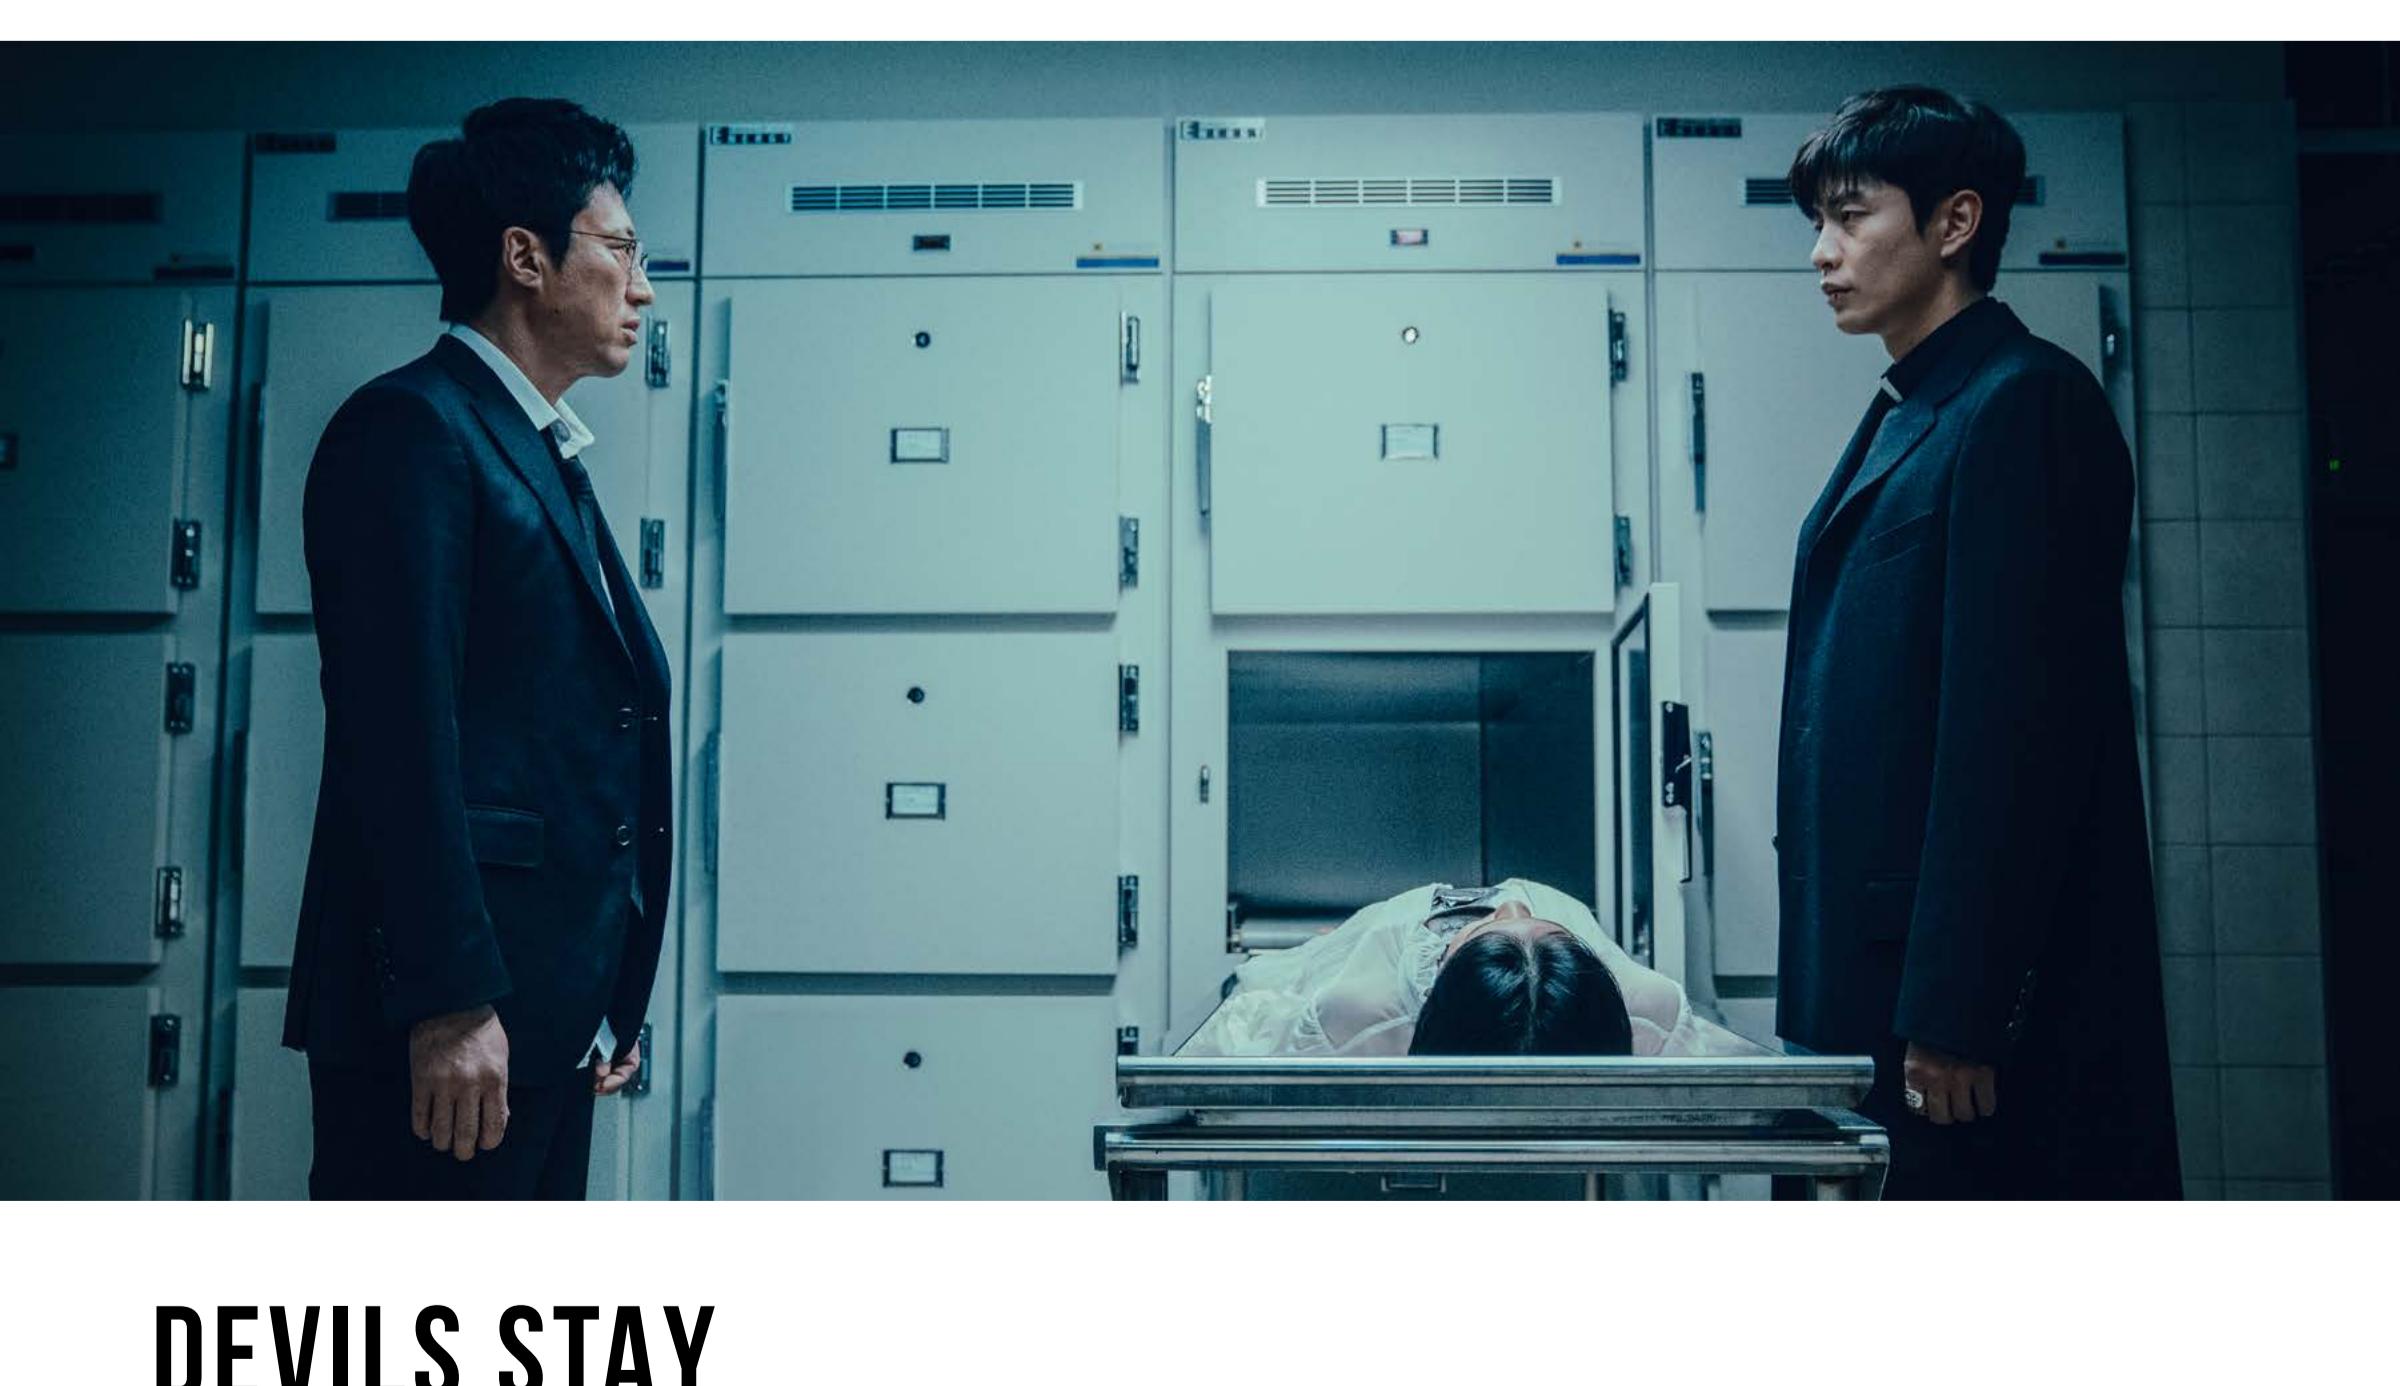

DEVILS STAY

GENRE
Horror Mystery

STATUS
In Post-Production

DIRECTOR
HYUN Moon-seop [feature debut]

CAST
PARK Shin-yang [Man on the Edge]
LEE Min-ki [Shoot Me in the Heart / For the Emperor]
LEE Re [Peninsula / Seven Years of Night / How to Steal A Dog]

Sold Territories
Brunei, Cambodia, East Timor, Hong Kong, Indonesia, Laos, Macau, Malaysia, Philippines, Singapore, Taiwan, Thailand, and Vietnam

In three days, the devil shall be gone or awoken

When Seung-do (PARK Shin-yang), a heart specialist, and his wife find their daughter So-mi (LEE Re) showing strange symptoms by the day, they decide to attempt an exorcism ritual. Upon arrival, Priest Ban (LEE Min-ki) is sure there is the devil inside her, and the ritual seems to drive it out successfully, but ends in So-mi's sudden death. As her funeral begins, Seung-do, who notices some strange signs in So-mi's body, confronts his conviction that she may not be dead yet, and her heart is still beating. No one believes him, especially Priest Ban, who strongly opposes him saying that it is the menacing spirit inside her. During three days of So-mi's mystery, they must each uncover the terrifying truth about the mystery, and prove who is right, to save her.

DOWNLOAD NEWSLETTER

SHOWBOX